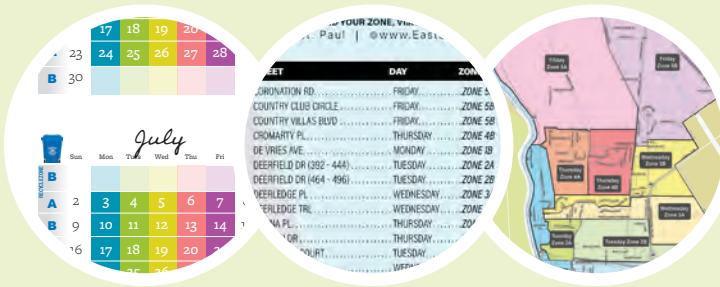

REVISED

2023 Garbage and Recycling Pickup Schedule

Monday ZONE 1

Tuesday ZONE 2

Wednesday ZONE 3

Thursday ZONE 4

Friday ZONE 5

YOUR NEW 2023 GARBAGE AND RECYCLING PICK-UP CALENDAR

- Garbage and Recycling in the RM of East St. Paul is picked up five days a week.
- Garbage carts are picked up weekly; recycling carts are picked up on a bi-weekly basis.
- Carts must be out by 7 a.m. on the day of pick-up.
- A single calendar shows what zone you are in and what day your garbage and recycling will be picked up.
- Garbage and Recycling are picked up on stat holidays, with the exception of Jan. 1, Nov. 11 and Dec. 25.

How to use this calendar:

Your garbage and recycling zone can be easily located in three different places. You can find this information on pages 2 & 3, in the street listings on pages 4 & 5, and on the zone map on Page 6. Your zone determines what day your garbage and recycling will be picked up. Garbage Zones are numbered 1 – 5. Garbage is picked up weekly. Recycling Zones are identified as A and B. Recycling is picked up bi-weekly. Please make sure you are familiar with the garbage and recycling zone your address is affiliated with.