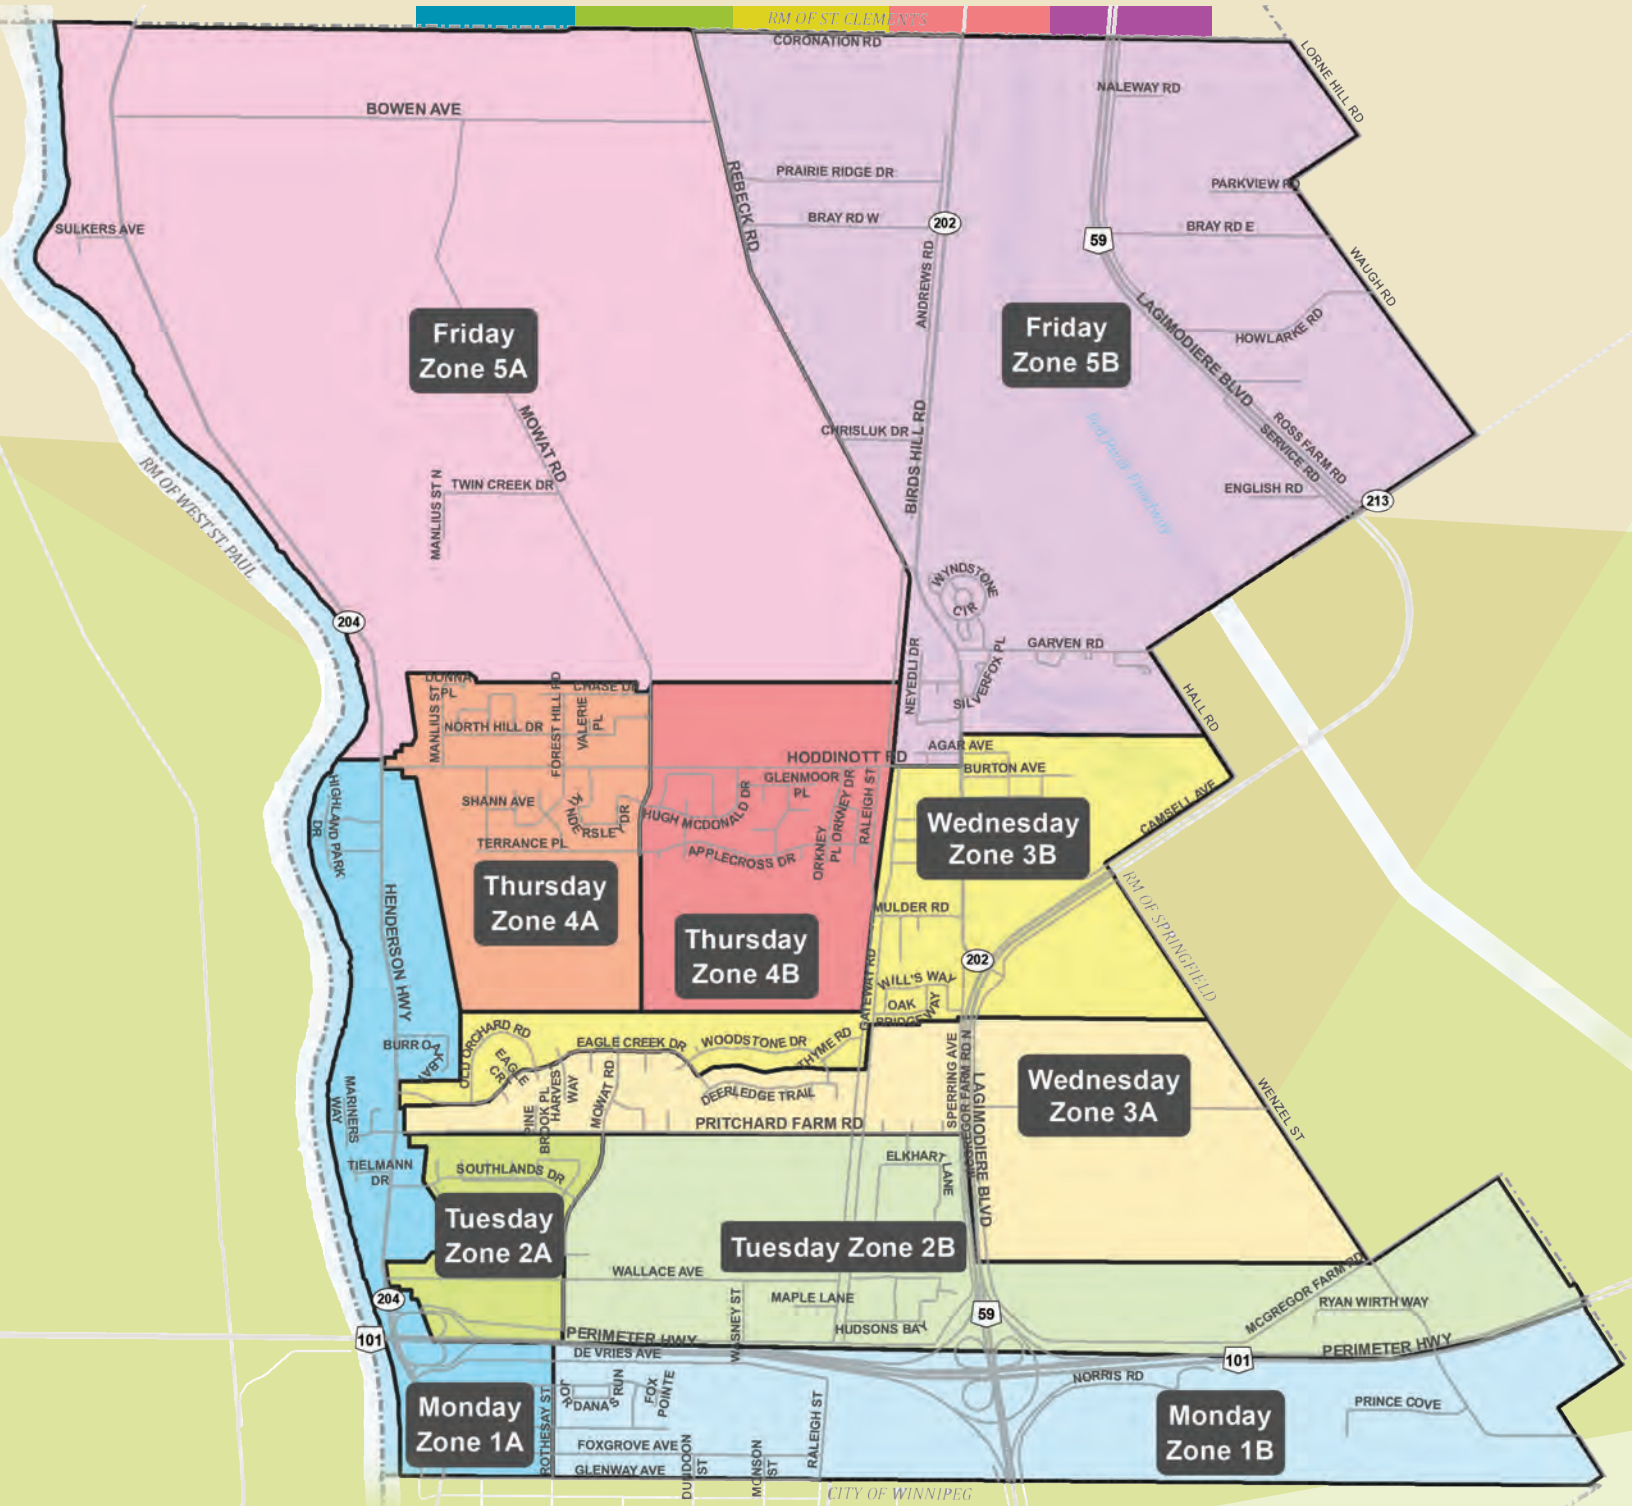

RM OF EAST ST. PAUL

Recycling Zones

For a more detailed view of the map, visit the website at www.eaststpaul.com